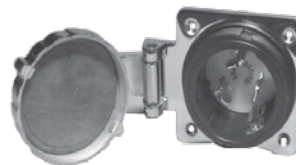

#### FEMALE CONNECTOR ATTACHES TO CORDSET OR BOAT INLET

15 or 20A 125V  
Straight Blade

#### MALE PLUG ATTACHES TO DOCKSIDE RECEPTACLE

30A 125V  
Locking

**Part#**  
MAR83A

30A 125V  
Locking

15A 125V  
Straight Blade

**NOTE:** These adaptors do not have covers and are not recommended for use in wet locations

#### WATERPROOF MOLDED PLUG & CONNECTOR, W/ STANDARD THREADED RING

**Part#**  
**MAR6152SPP**

**Description:**  
50' Standard  
50 AMP  
125 / 250 Volts.

**Part#**  
**MAR7715CRN**

**Description:**  
Weatherproof cover, Contoured for better grip, w/ threaded ring, use with 6360CRN or 6364CRN

**Part#**  
**MAR6364CRN**

**Description:**  
Female connector, Corrosion resistant reinforced nylon construction

**Part#**  
**MAR6373EL**

**Description:**  
Stainless steel boatside inlet, easy lock system, locking waterproof cap, soft touch cap stays open in the upright position, w/o rear safety enclosure & strain relief