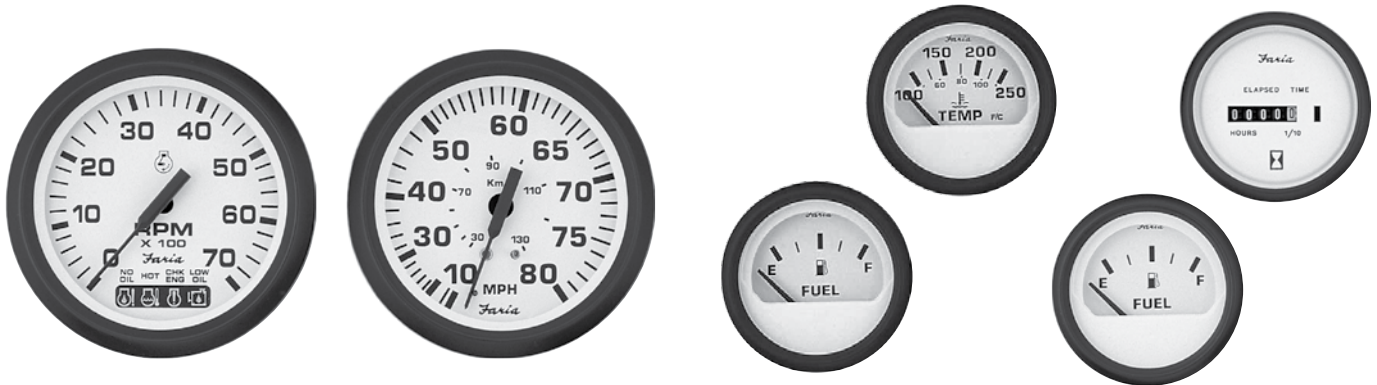

<u>Part#</u>	<u>Size:</u>	<u>Description:</u>
FAR32904	4"	Tach 6000 gas inboard & I/O engines
FAR32905	4"	Tach 7000 universal for all outboard
FAR32908	4"	Speedo, 35 MPH
FAR32909	4"	Speedo, 55 MPH
FAR12901	2"	Fuel Level Gauge E-1/2/F
FAR12902	2"	Oil Press Gauge, 80 PSI
FAR12903	2"	Water Press Gauge Kit 30 PSI
FAR12910	2"	Cyl Head Temp 60°-220°F w/ sndr
FAR12904	2"	Water Temp Gauge 100°-250°F
FAR12916	2"	Trim Gauge, Mercury, Mariner, Mercruiser, Volvo DP, & Yamaha '01 & newer
FAR12915	2"	Trim Gauge, J/E, Suzuki outboard
FAR12917	2"	Trim Gauge, OMC Cobra & Volvo SX
FAR12912	2"	Ammeter 60-0-60
FAR12913	2"	Hourmeter, 10,000 hrs 12-32 vDC
FAR12911	2"	Voltmeter, 10-16 vDC

Perimeter-lighted white dial with stylish blue and black graphics, black aluminum bezel, contoured black pointer, and domed glass lens

Part#	Size:	Description:
FAR34807	4"	Tach 6000 gas inboard & I/O engines
FAR34801	4"	Synch, Dual Engine
FAR14801	2"	Fuel Level Gauge E-1/2/F
FAR14802	2"	Oil Press Gauge, 80 PSI
FAR14804	2"	Water Temp Gauge 100°-250°F
FAR14805	2"	Voltmeter, 10-16 vDC