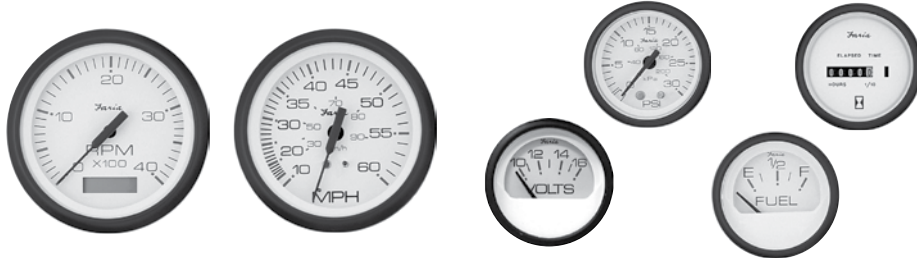

MARINE GAUGES

FARIA GAUGES & INSTRUMENTS

EURO BLACK SERIES

Perimeter-lighted black dial with bold white graphics, black aluminum bezel, contoured white pointer, and flat glass lens

<u>Part#</u>	<u>Size:</u>	<u>Description:</u>
FAR32804	4"	Tach 6000 gas inboard & I/O engines
FAR32805	4"	Tach 7000 universal for all outboard
FAR32810	4"	Speedo, 55 MPH
FAR12801	2"	Fuel Level Gauge E-1/2/F
FAR12803	2"	Oil Press Gauge, 80 PSI
FAR12810	2"	Water Press Gauge Kit 30 PSI
FAR12819	2"	Cyl Head Temp 60°-220°F w/ sender
FAR12812	2"	Water Temp Gauge 100°-250°F
FAR12828	2"	Trim Gauge, Mercury, Mariner, Mercruiser, Volvo DP, & Yamaha '01 & newer
FAR12827	2"	Trim Gauge, J/E, Suzuki outboard
FAR12829	2"	Trim Gauge, OMC Cobra & Volvo SX
FAR12822	2"	Ammeter 60-0-60
FAR12824	2"	Hourmeter, 10,000 hrs 12-32 vDC
FAR12821	2"	Voltmeter, 10-16 vDC
FAR12851	2"	Digital Depth Finder, with in hull transducer
FAR12850	2"	Digital depth Finder, with transom mount transducer

All Faria Marine Instruments are backed by a comprehensive transferable limited lifetime warranty, Pictures are for illustration purposes only

MARINE GAUGES

FARIA GAUGES & INSTRUMENTS

DRESS WHITE SERIES

Perimeter-lighted white dial with bold black graphics, white aluminum bezel, contoured black pointer, and flat glass lens

All Faria Marine Instruments are backed by a comprehensive transferable limited lifetime warranty, Pictures are for illustration purposes only

MARINE GAUGES

FARIA GAUGES & SIERRA MARINE GAUGE SENDERS

CHESAPEAKE WHITE SERIES

Perimeter-lighted white dial with stylish blue and black graphics, black aluminum bezel, contoured black pointer, and domed glass lens

Part#	Size:	Description:
FAR34807	4"	Tach 6000 gas inboard & I/O engines
FAR34801	4"	Synch, Dual Engine
FAR14801	2"	Fuel Level Gauge E-1/2/F
FAR14802	2"	Oil Press Gauge, 80 PSI
FAR14804	2"	Water Temp Gauge 100°-250°F
FAR14805	2"	Voltmeter, 10-16 vDC